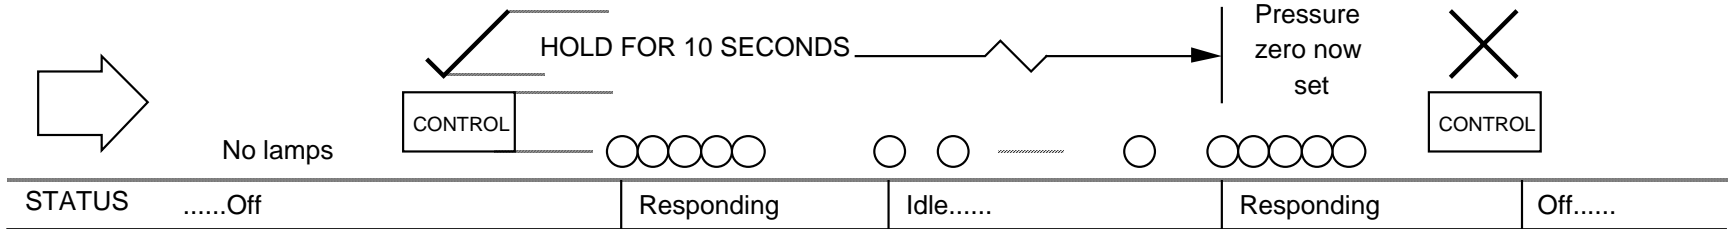

SPECIAL FUNCTIONS

TO SWITCH OFF AFTER RECORDING WITHOUT SAVING THE FILES.

TO SWITCH ON AND SET PRESSURE ZERO.

PROBLEMS - Round and Square lamps flash together

○
□
Memory full

○ ○
□ □
Low battery

○ ○ ○
□ □ □
Probes missing

○ ○ ○ ○
□ □ □ □
Probes off scale
or faulty

○ ○ ○ ○ ○
□ □ □ □ □
Electronic fault