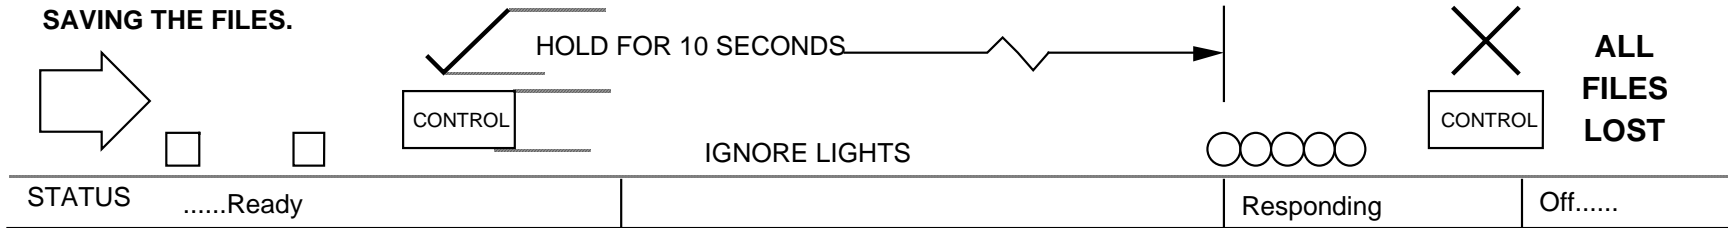

SPECIAL FUNCTIONS

TO SWITCH OFF AFTER RECORDING WITHOUT SAVING THE FILES.

TO SWITCH ON AND SET PRESSURE ZERO.

PROBLEMS - Round and Square lamps flash together

○
□
Memory full

○ ○
□ □
Low battery

○ ○ ○
□ □ □
Probes missing